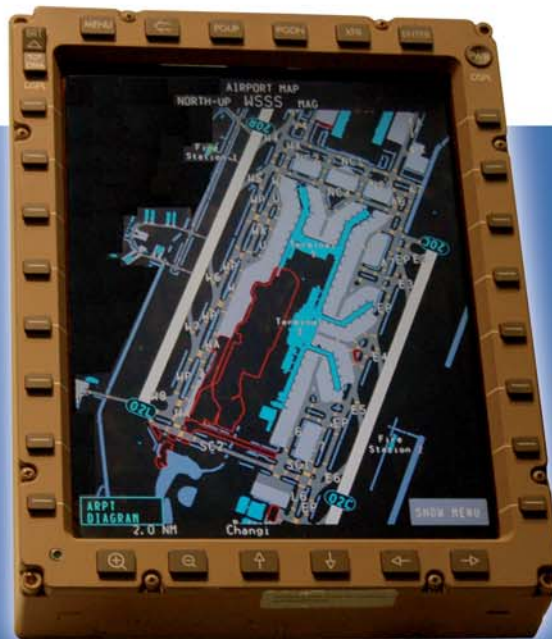

Astronautics EFB Applications

- Large Variety of existing applications
- Astronautics EFBs support Advanced application:
 - CDTI (Cockpit Display & Traffic Information)
 - Runway Incursion Prevention
 - Merging & Spacing, and In-Trail Procedures
 - Digital Maps and special mission applications
 - Charts, Documents, Video Surveillance, Checklist, Maintenance and many others
 - ACARS (Aircraft Communication Addressing & Reporting)
 - CPDLC (Controller-Pilot Data-Link Communication)
 - 3D dynamic Airport Familiarization

eCharts

CDTI
(Cockpit Display
Of Traffic Information)

Airport Moving Map

eDocs

Airport Familiarization

Cabin Video

Astronautics